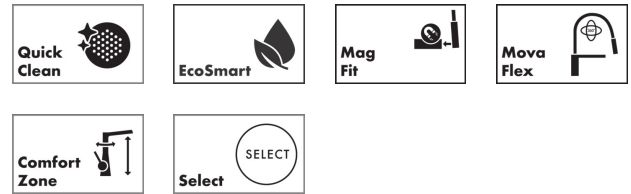

Talis Select M54 PowderSpray
Single lever kitchen mixer Semi-Pro, 3jet
 Finish: **Matt Black** Article Number: **72861670**

Description

product features

- ComfortZone 210
- swivel range adjustable in 4 steps 60°, 110°, 150° or 360°
- PowderSpray, shower spray, laminar spray
- swivel arm can be moved independently of the Movaflex hose
- lockable front shower spray, spray returns through pressing spray diverter and spray returns automatically through handle closing
- Select button for a comfortable switch from PowderSpray to the front spray
- MagFit magnetic shower support
- connection dimension: DN15
- maximum flow rate at 3 bar: 5,6 l/min
- ceramic cartridge
- connection type: G 3/8 hose connections
- temperature limitation adjustable
- integrated non-return valve
- suitable for continuous flow water heaters
- tap hole with Ø 35 mm required
- Movaflex hose is flexible swiveling (360°)
- high-quality textile hose with braiding
- yarns are made of recycled PET
- warm, cotton-like material feels great to the skin

Technology

Product image

Scale drawing

Talis Select M54 PowderSpray
Single lever kitchen mixer Semi-Pro, 3jet
 Finish: **Matt Black** Article Number: **72861670**

Flowchart

Talis Select M54 PowderSpray
Single lever kitchen mixer Semi-Pro, 3jet
 Finish: **Matt Black** Article Number: **72861670**