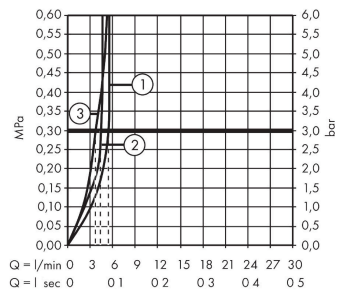

Talis Select M54 PowderSpray
Single lever kitchen mixer Semi-Pro, 3jet
Finish: **Matt Black** Article Number: **72861670**

Flowchart