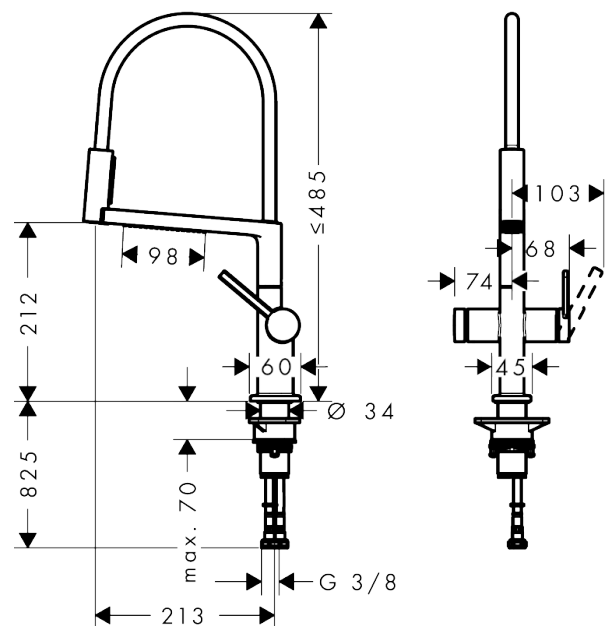

Scale drawing